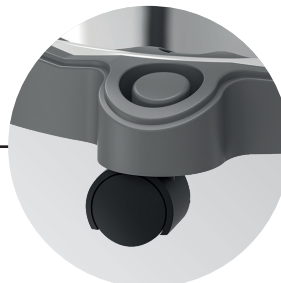

LAVOR

SIMPLY STRONGER

Pneumatic filter shaker, blowing function and power tool socket

Stainless steel tank professional closing hooks

Shockproof trolley with big size and pivoting wheels

Standard equipment

Flexible hose 1,5 m

Round brush

Flat lance

Washable filter

2 x extentions

Foam filter

Accessory for dust and liquids

Paper filter

Dozzy Power 20 XS

Wet & dry vacuum cleaner

Cod. 40035-00031 | EAN 8013298218929

1200W max

240 mbar - 24 kPa

40 l/s

20 l