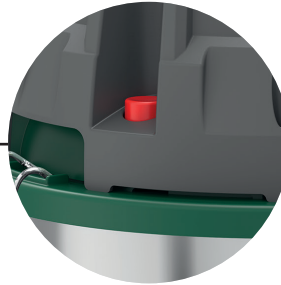

LAVOR

SIMPLY STRONGER

Pneumatic filter shaker, blowing function and power tool socket

Stainless steel tank professional closing hooks

Shockproof trolley with big size and pivoting wheels

Standard equipment

Flexible hose 1,5 m

Round brush

Flat lance

Washable filter

2 x extentions

Foam filter

Accessory for dust and liquids

Paper filter